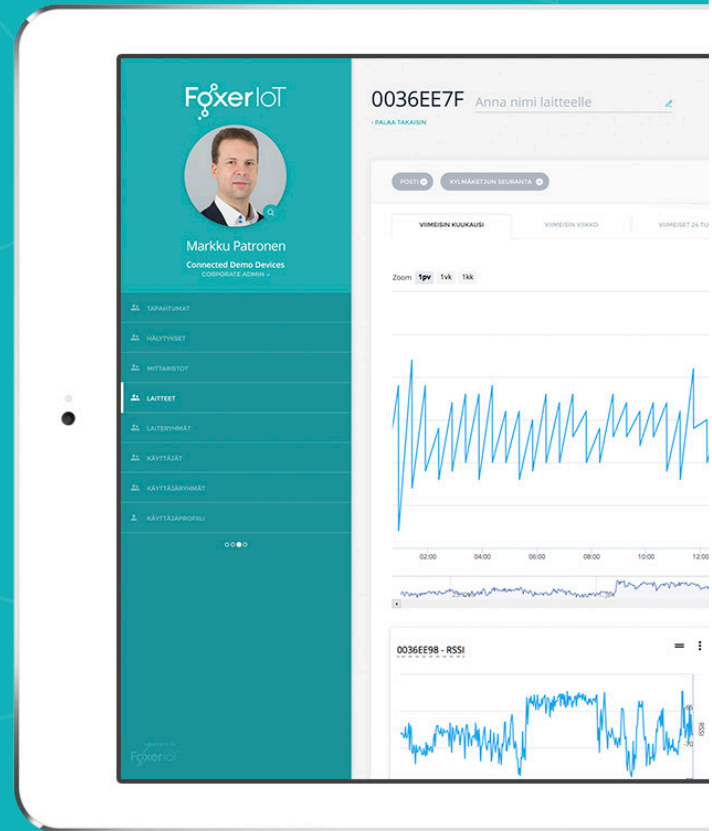

NEW STANDARD
FOR SIMPLICITY AND USABILITY

The Platform for Sigfox powered IoT Devices Data Management

READ MORE: WWW.FOXXERIOT.COM

Multi-tenant,
Enterprise SaaS IoT-platform
for Sigfox powered devices

Easy setup for
payload parsing and conversion
with graphical interface

External API for
fast integration to
customer's own systems

Highly configurable
dashboard views and
alarm functions

Device fleet
management and
provisioning tools

Powerful search
and grouping tools for devices,
customers, groups etc.